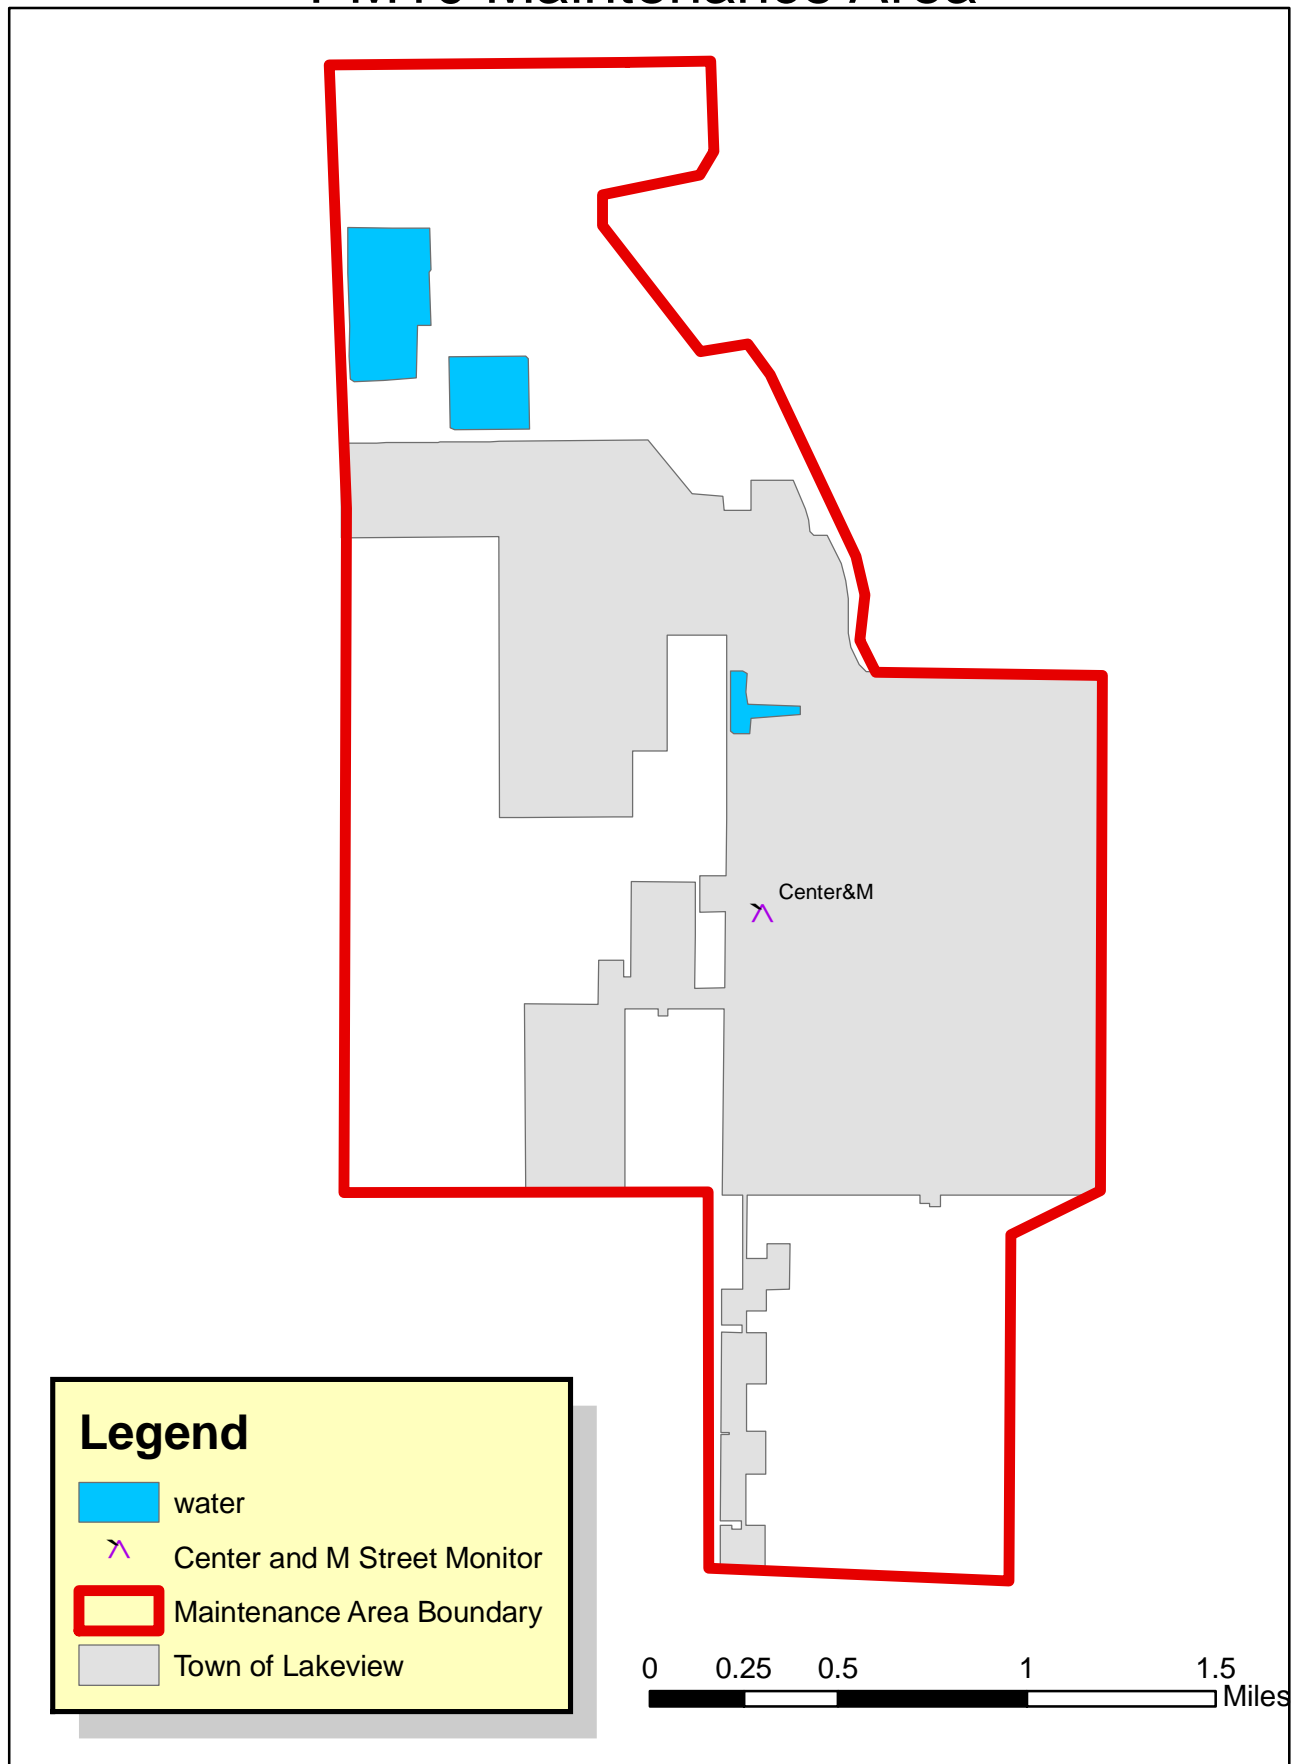

Town of Lakeview PM10 Maintenance Area

Legend

-  water
-  Center and M Street Monitor
-  Maintenance Area Boundary
-  Town of Lakeview